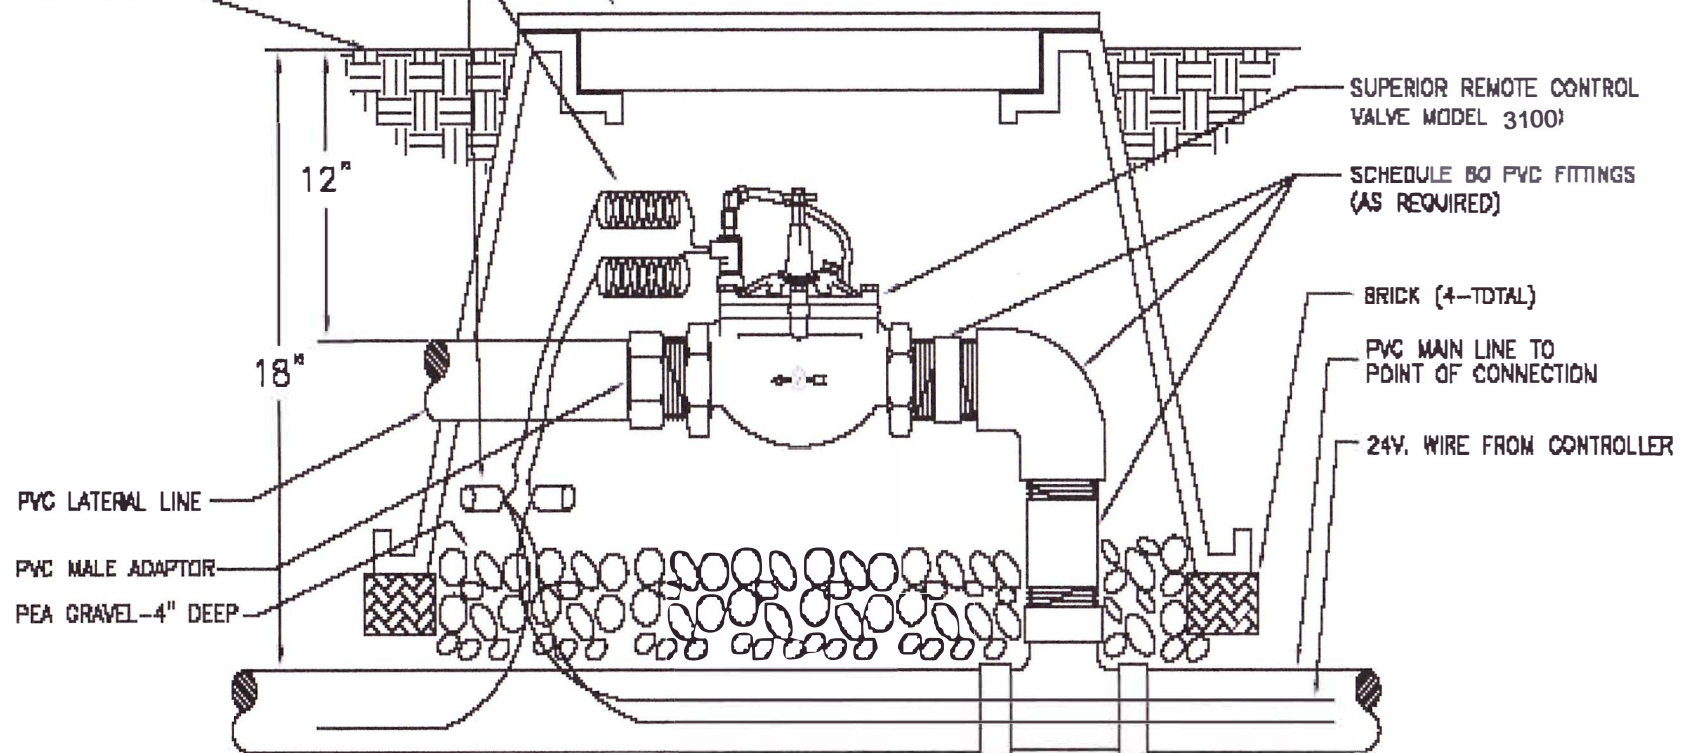

14" x 19" PLASTIC VALVE BOX PER PLANS  
1 REMOTE CONTROL VALVE PER BOX. INSTALL  
FLUSH WITH GRADE IN LAWN AREAS, 1" ABOVE  
GRADE IN SHRUB/GROUNDCOVER AREAS.

WIRE CONNECTORS PER PLANS AT ALL  
SPLICES AND 24" OF EXTRA WIRE.

FINISH GRADE

## REMOTE CONTROL VALVE DETAIL - 3100

**SUPERIOR**